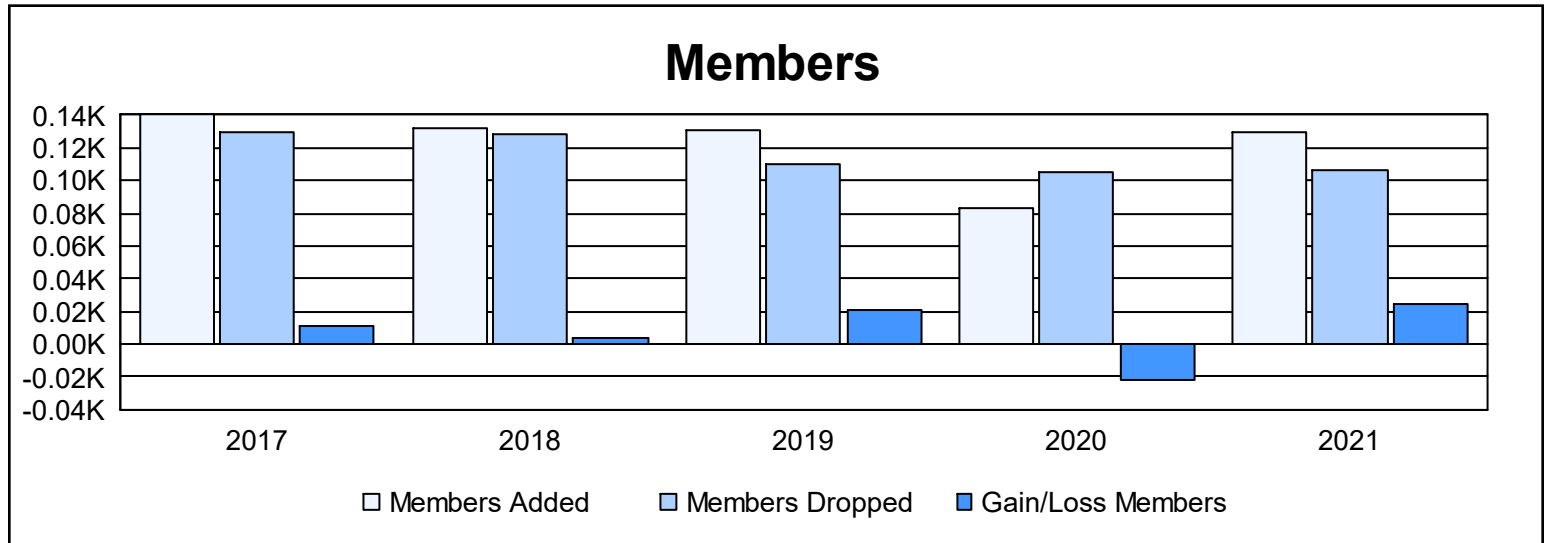

Year	New Clubs	Dropped Clubs	Gain/ Loss Clubs	New Members	Charter Members	Reinstate Members	Transfer Members	Total Member Added	Total Members Dropped	Gain/ Loss Members
2016-2017	0	1	-1	122	1	6	11	140	129	11
2017-2018	0	0	0	125	0	2	5	132	128	4
2018-2019	0	1	-1	117	0	6	8	131	110	21
2019-2020	0	0	0	73	1	5	4	83	105	-22
2020-2021	2	0	2	91	28	3	8	130	106	24
<b>Average</b>	<b>0</b>	<b>0</b>	<b>0</b>	<b>106</b>	<b>6</b>	<b>4</b>	<b>7</b>	<b>123</b>	<b>116</b>	<b>8</b>

### Membership Composition June 2021 Cumulative