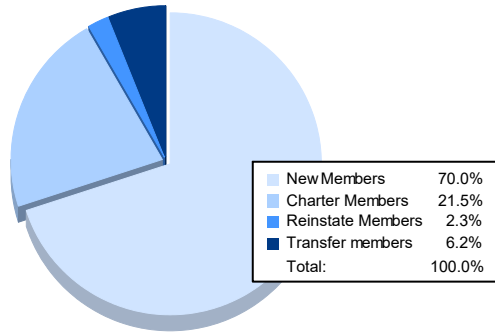

Year	New Clubs	Dropped Clubs	Gain/ Loss Clubs	New Members	Charter Members	Reinstate Members	Transfer Members	Total Member Added	Total Members Dropped	Gain/ Loss Members
2016-2017	0	1	-1	122	1	6	11	140	129	11
2017-2018	0	0	0	125	0	2	5	132	128	4
2018-2019	0	1	-1	117	0	6	8	131	110	21
2019-2020	0	0	0	73	1	5	4	83	105	-22
2020-2021	2	0	2	91	28	3	8	130	106	24
<b>Average</b>	<b>0</b>	<b>0</b>	<b>0</b>	<b>106</b>	<b>6</b>	<b>4</b>	<b>7</b>	<b>123</b>	<b>116</b>	<b>8</b>

### Membership Composition June 2021 Cumulative