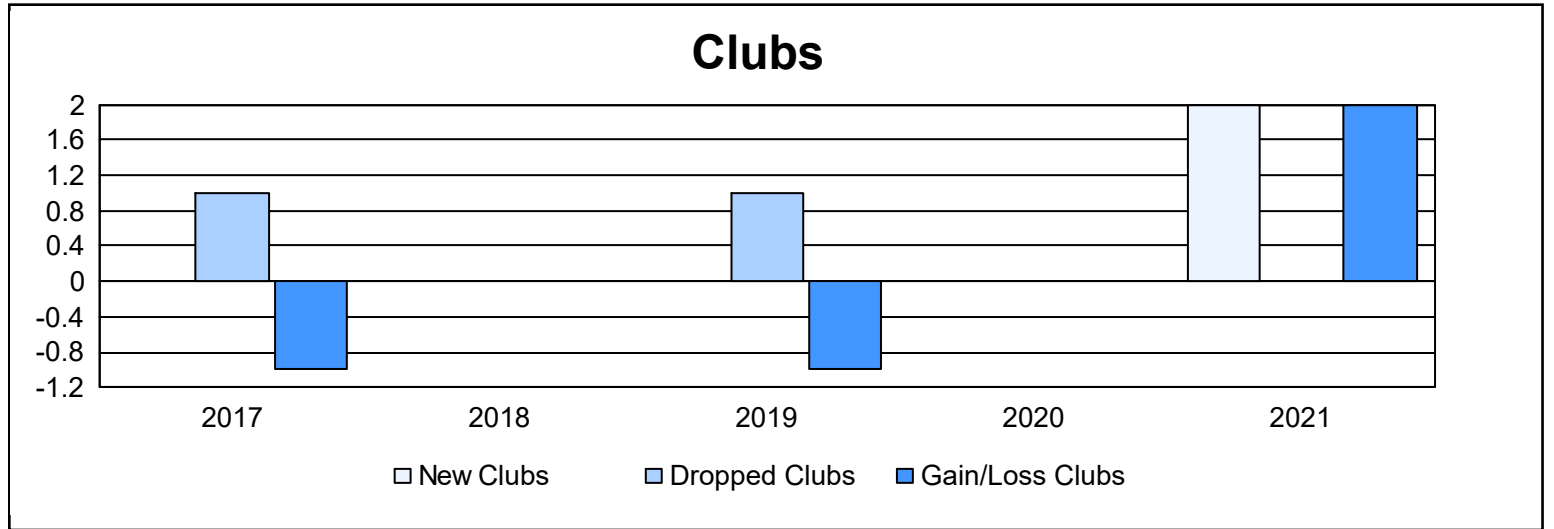

Year	New Clubs	Dropped Clubs	Gain/ Loss Clubs	New Members	Charter Members	Reinstate Members	Transfer Members	Total Member Added	Total Members Dropped	Gain/ Loss Members
2016-2017	0	1	-1	122	1	6	11	140	129	11
2017-2018	0	0	0	125	0	2	5	132	128	4
2018-2019	0	1	-1	117	0	6	8	131	110	21
2019-2020	0	0	0	73	1	5	4	83	105	-22
2020-2021	2	0	2	91	28	3	8	130	106	24
<b>Average</b>	<b>0</b>	<b>0</b>	<b>0</b>	<b>106</b>	<b>6</b>	<b>4</b>	<b>7</b>	<b>123</b>	<b>116</b>	<b>8</b>

### Membership Composition June 2021 Cumulative